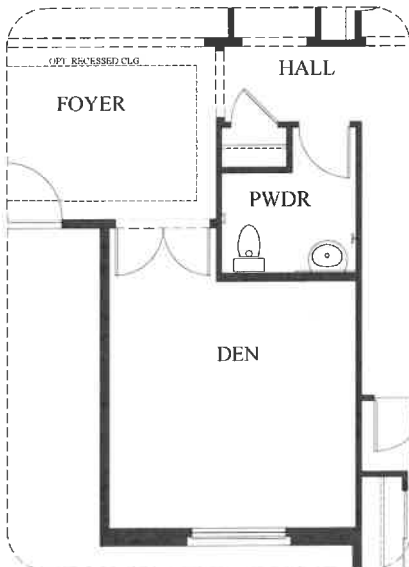

Left

Right

Rear

Plan 2557

Elevation A - Front (Extended Covered Patio)

Left

Right

Rear

Plan 2557

Elevation B - Front (Extended Covered Patio)

Left

Right

Rear

Plan 2557

Den W/Opt. Doors

Opt. Bedrm 4/Bath 3
ILO Den

Opt. Fireplace
@ Great Rm

Plan 2557