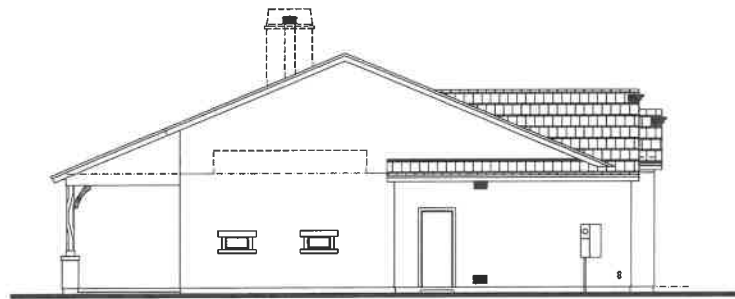

Whispering Canyon

Jun 28, 2024

Plan - Front Load Garage, Elev A

Plan 2557

Whispering Canyon

Partial Plan - Front Load Garage, Elev B

Plan 2557

AZ ROC KB-1 214349

Whispering Canyon

Jun 28, 2024

Elevation A - Front (Front Load Garage)

Left

Right

Rear

Plan 2557

Elevation B - Front (Front Load Garage)

Left

Right

Rear

Plan 2557

Elevation A - Front (Extended Covered Patio)

Left

Right

Rear

Plan 2557

Elevation B - Front (Extended Covered Patio)

Left

Right

Rear

Plan 2557

Den W/Opt. Doors

Opt. Bedrm 4/Bath 3
ILO Den