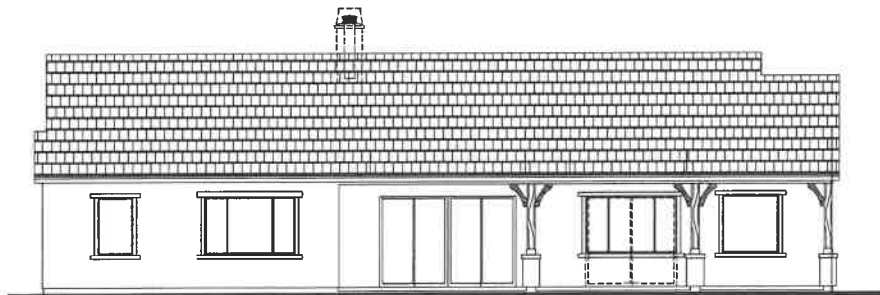

Whispering Canyon

Jun 28, 2024

Elevation A - Front (Front Load Garage)

Left

Right

Rear

Plan 2557

Elevation B - Front (Front Load Garage)

Left

Right

Rear

Plan 2557

Elevation A - Front (Extended Covered Patio)

Left

Right

Rear

Plan 2557

Elevation B - Front (Extended Covered Patio)

Left

Right

Rear

Plan 2557

Den W/Opt. Doors

Opt. Bedrm 4/Bath 3
ILO Den

Opt. Fireplace
@ Great Rm

Plan 2557