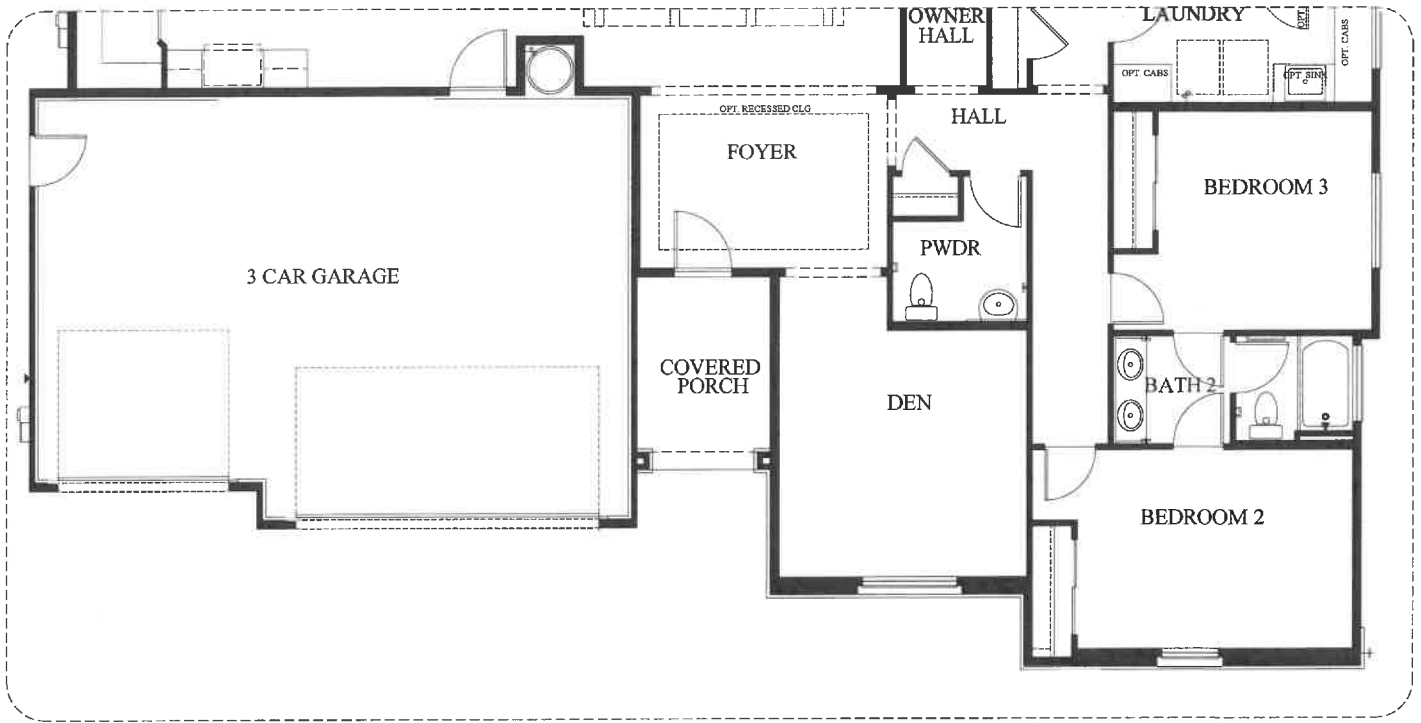

Whispering Canyon

Jun 28, 2024

Plan - Front Load Garage, Elev A

Plan 2557

Whispering Canyon

Partial Plan - Front Load Garage, Elev B

Plan 2557

AZ ROC KB-1 214349

Whispering Canyon

Jun 28, 2024

Elevation A - Front (Front Load Garage)

Left

Right

Rear

Plan 2557

Elevation B - Front (Front Load Garage)

Left

Right

Rear

Plan 2557

Elevation A - Front (Extended Covered Patio)

Left

Right

Rear

Plan 2557

Elevation B - Front (Extended Covered Patio)

Left

Right

Rear

Plan 2557

Den W/Opt. Doors

Opt. Bedrm 4/Bath 3
ILO Den