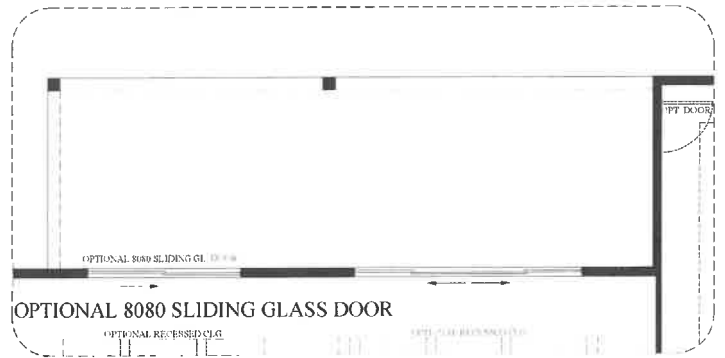

Plan 2557

Elevation B - Front (Extended Covered Patio)

Left

Right

Rear

Plan 2557

Den W/Opt. Doors

Opt. Bedrm 4/Bath 3
ILO Den