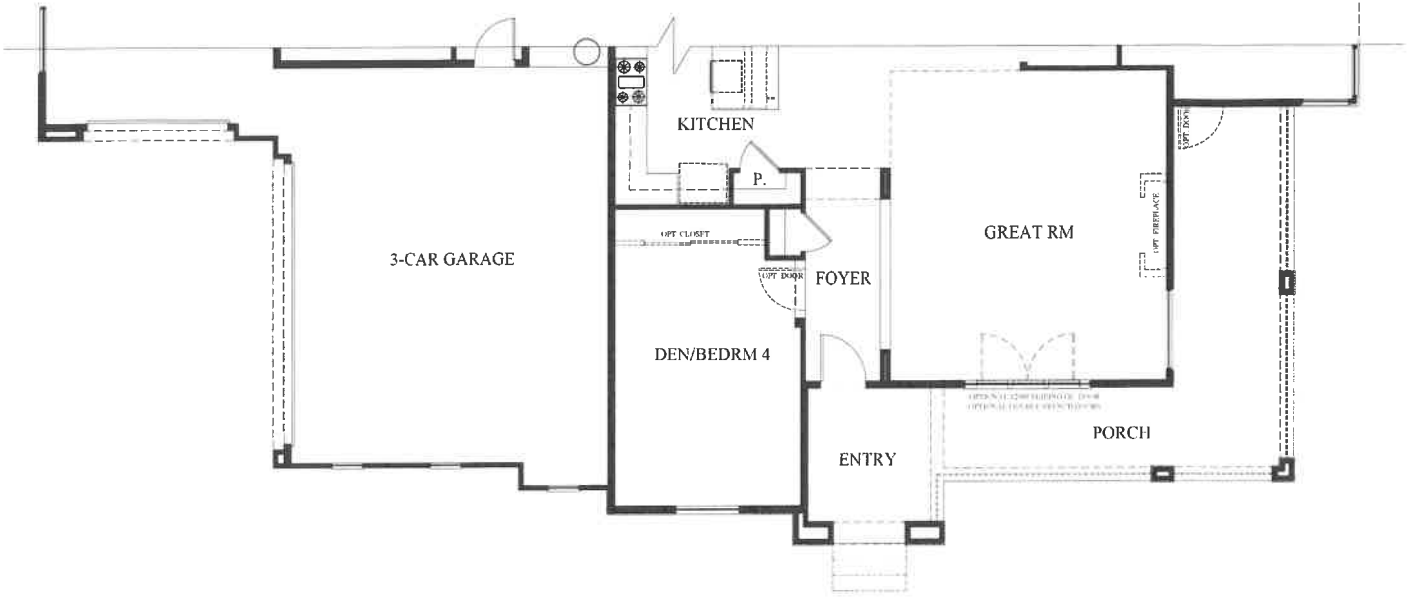

Plan - Elev A

Plan 2486

Partial Plan - Elev B

Partial Plan - Elev C

Plan 2486

Whispering Canyon

Elevation A - Front

Left

Right

Rear

Plan 2486

Elevation B - Front

Left

Right

Rear

Plan 2486

Elevation C - Front

Left

Right

Rear

Plan 2486

**OPT. GARAGE
SERVICE DOOR**

**OPT. DBL DOORS
@ OWNER BEDRM**

**OPT. DBL FRENCH
DOORS**

OPT. BUTLER PANTRY

**OPT. 12080 OXXO
SLIDING GL. DOOR**

Plan 2486