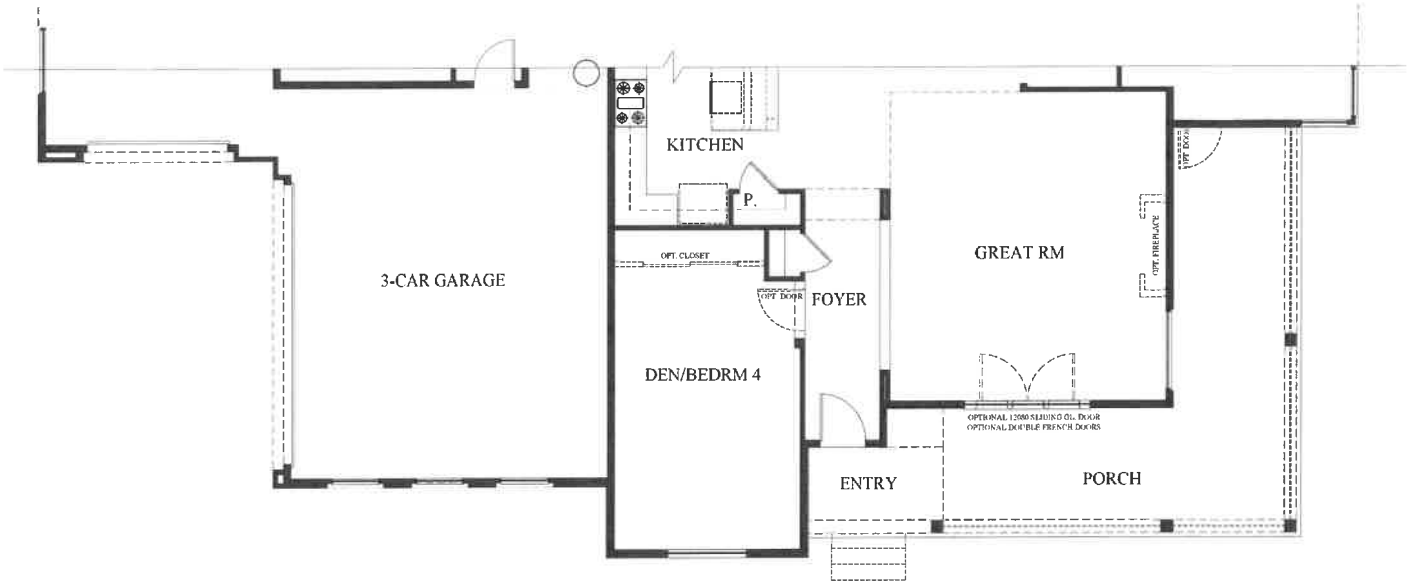

Plan - Elev A

Plan 2486

Partial Plan - Elev B

Partial Plan - Elev C

Plan 2486

Whispering Canyon

Elevation A - Front

Left

Right

Rear

Plan 2486

Elevation B - Front

Left

Right

Rear

Plan 2486

Elevation C - Front

Left

Right

Rear

Plan 2486

**OPT. GARAGE
SERVICE DOOR**

**OPT. DBL DOORS
@ OWNER BEDRM**

**OPT. DBL FRENCH
DOORS**

OPT. BUTLER PANTRY

**OPT. 12080 OXXO
SLIDING GL. DOOR**

Plan 2486