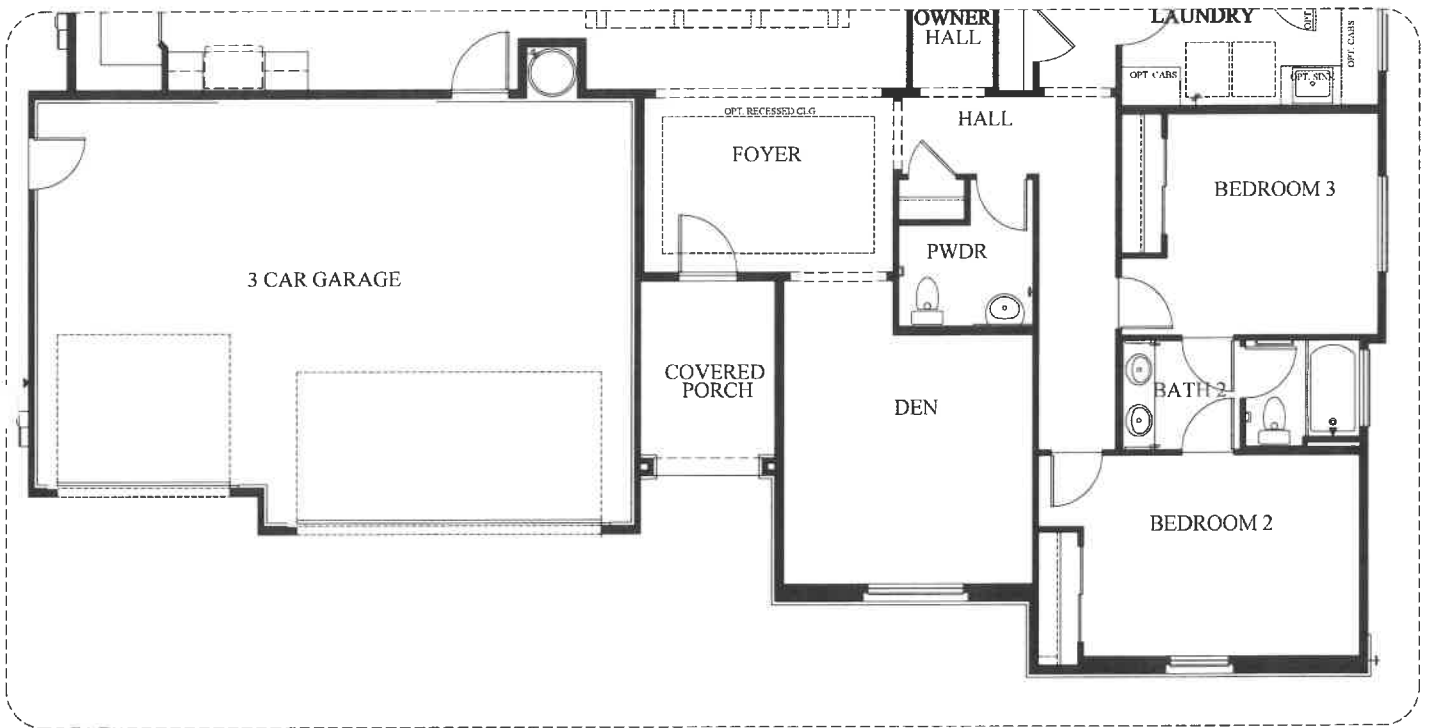

Left

Right

Rear

Plan 2557

Elevation B - Front (Extended Covered Patio)

Left

Right

Rear

Plan 2557

Plan - Front Load Garage, Elev A

Plan 2557

Whispering Canyon

Partial Plan - Front Load Garage, Elev B

Plan 2557

AZ ROC KB-1 214349

Whispering Canyon

Feb 25, 2023

Elevation A - Front (Front Load Garage)

Left

Right

Rear

Plan 2557

COPPER TREE
CONSTRUCTION GROUP LLC

AZ ROC KB-1 214349

Whispering Canyon

Feb 25, 2023

Elevation B - Front (Front Load Garage)

Left

Right

Rear

Plan 2557