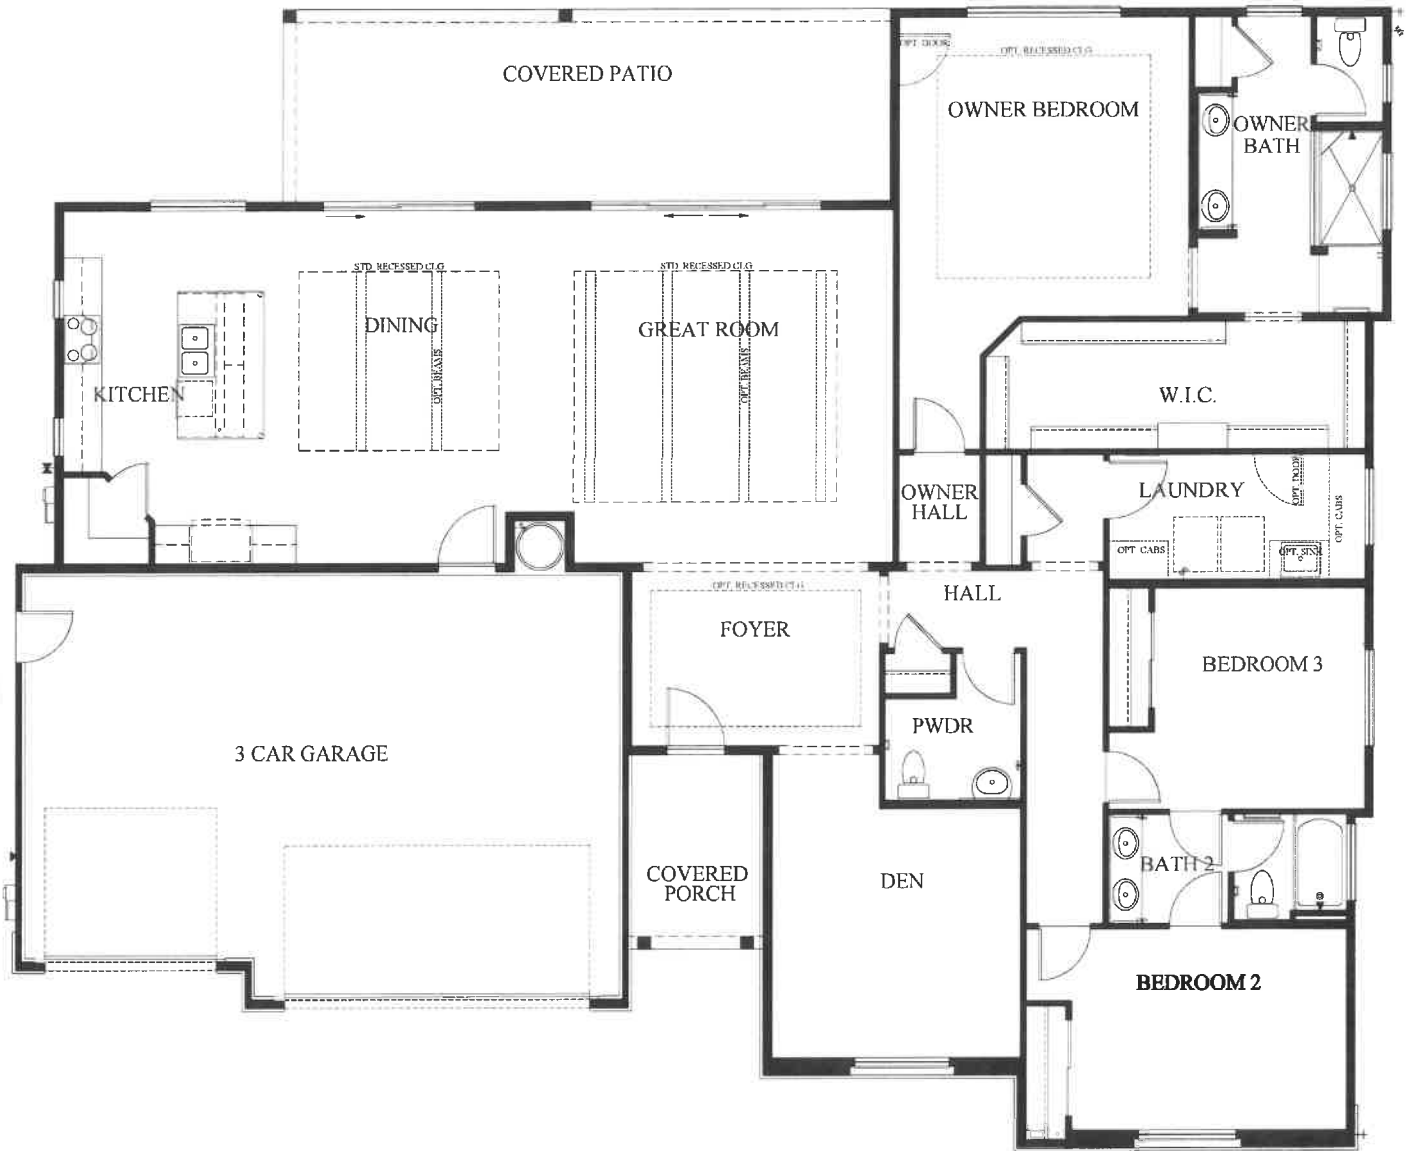

Plan - Elev A

Plan 2557

AZ ROC KB-1 214349

Whispering Canyon

Mar 26, 2023

Partial Plan - Elev B

Plan 2557

Elevation A - Front (Extended Covered Patio)

Left

Right

Rear

Plan 2557

Elevation B - Front (Extended Covered Patio)

Left

Right

Rear

Plan 2557

Plan - Front Load Garage, Elev A

Plan 2557

Whispering Canyon

Partial Plan - Front Load Garage, Elev B

Plan 2557

AZ ROC KB-1 214349

Whispering Canyon

Feb 25, 2023

Elevation A - Front (Front Load Garage)

Left

Right

Rear

Plan 2557

COPPER TREE
CONSTRUCTION GROUP LLC

AZ ROC KB-1 214349